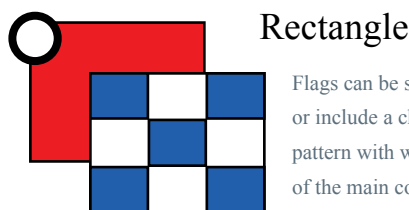

Flag Styles

Flags can be solid color or include a checkered pattern with white as one of the main colors

For easels that require additional sliders, flags, or a specific layout call us for details and pricing